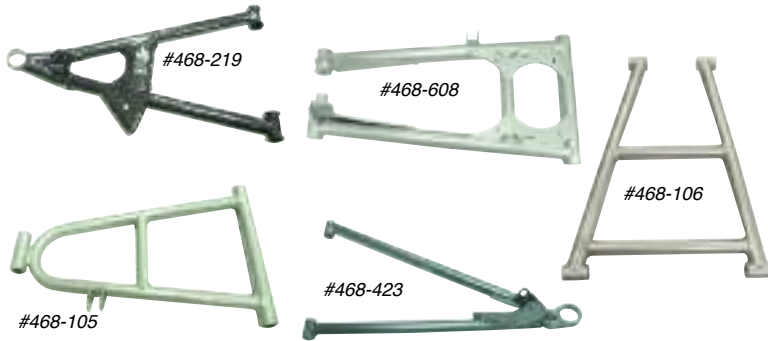

## LOWER FRONT SUSPENSION A-ARMS

SKI DOO	Right	Left	Price
Expedition 550F 2005	468-424	468-423	\$79.95
GSX 380F/550F 2005	468-424	468-423	\$79.95
GSX 500 SS 2004-05	468-424	468-423	\$79.95
GSX 600/800 HO 2004-05	468-424	468-423	\$79.95
GSX 600 HO SDI 2004-05	468-424	468-423	\$79.95
GTX 380F/550F 2005	468-424	468-423	\$79.95
GTX 500SS 2005	468-424	468-423	\$79.95
GTX 600/800 HO 2005	468-424	468-423	\$79.95
GTX 600 HO SDI 2005	468-424	468-423	\$79.95
Mach Z Adrenaline 2007	468-426	468-425	\$85.95
Mach Z 1000 SDI Adrenaline/X 2006	468-426	468-425	\$85.95
MX Z 380F/550F 2005	468-424	468-423	\$79.95
MX Z 500SS Trail/Adrenaline 2004-05	468-424	468-423	\$79.95
MX Z 600 HO SDI Adrenaline/X 2005	468-424	468-423	\$79.95
MX Z 600 HO SDI Adrenaline 2006	468-426	468-425	\$85.95
MX Z 600 HO SDI Blizzard 2007	468-426	468-425	\$85.95
MX Z 600 HO/SDI Renegade/X 2004-05	468-424	468-423	\$79.95
MX Z 600 HO SDI Renegade X 2006-07	468-426	468-425	\$85.95
MX Z 600 HO Trail/Adrenaline/X 2004-05	468-424	468-423	\$79.95
MX Z 800 HO Adrenaline/X 2004-05	468-424	468-423	\$79.95
MX Z 800 HO Adrenaline X 2006	468-426	468-425	\$85.95
MX Z 800 HO Blizzard PTEK 2007	468-426	468-425	\$85.95
MX Z 800 HO Renegade/X 2004-05	468-424	468-423	\$79.95
MX Z 800 HO Renegade X 2006	468-426	468-425	\$85.95
MX Z 800 HO Renegade/X PTEK 2007	468-426	468-425	\$85.95
MX Z 800 Rev 2002	468-424	468-423	\$79.95
MX Z 1000 SDI Renegade RT 2007	468-426	468-425	\$85.95
MX Z 1000 SDI Renegade X 2006	468-426	468-425	\$85.95
MX Zx 600HO SDI 2007	468-426	468-425	\$85.95
MX Zx 800HO PTEK 2007	468-426	468-425	\$85.95
Summit 550F 2005	468-424	468-423	\$79.95
Summit 600/800 HO 2005	468-424	468-423	\$79.95
Summit 1000 SDI Highmark/X 2005	468-424	468-423	\$79.95